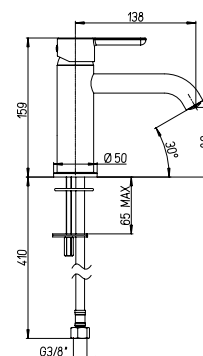

0SU00086JA01

chromo - chrome

Miscelatore monoforo lavabo senza scarico

Single-lever basin mixer without pop-up waste

1751051JA01
Piletta universale clic clac tonda
Round universal click-clack waste

1150083

0SU00493JA01

chromo - chrome

Miscelatore monoforo lavabo

tipo alto senza scarico

Single-lever basin mixer high model without pop-up waste

1751051JA01
Piletta universale clic clac tonda
Round universal click-clack waste

1150083

0SU00186JA00

chromo - chrome

Miscelatore monoforo lavabo con

bocca tubo orientabile senza scarico

Single-lever basin mixer with swivel spout without pop-up waste

1751051JA01
Piletta universale clic clac tonda
Round universal click-clack waste

1150014