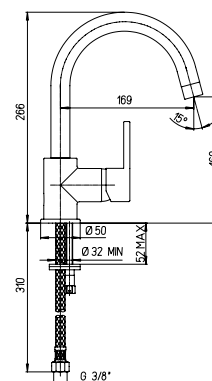

0SU00086JA01

chromo - chrome

Miscelatore monoforo lavabo senza scarico

Single-lever basin mixer without pop-up waste

1751051JA01
Piletta universale clic clac tonda
Round universal click-clack waste

1150083

0SU00493JA01

chromo - chrome

Miscelatore monoforo lavabo

tipo alto senza scarico

Single-lever basin mixer high model without pop-up waste

1751051JA01
Piletta universale clic clac tonda
Round universal click-clack waste

1150083

0SU00186JA00

chromo - chrome

Miscelatore monoforo lavabo con

bocca tubo orientabile senza scarico

Single-lever basin mixer with swivel spout without pop-up waste

1751051JA01
Piletta universale clic clac tonda
Round universal click-clack waste

1150014