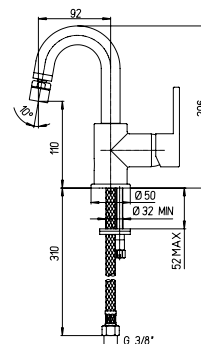

0SU00192JA00

chromo - chrome

Miscelatore monoforo bidet con bocca tubo orientabile senza scarico
Single-lever bidet mixer with swivel spout without pop-up waste

1751051JA01
Piletta universale clic clac tonda
Round universal click-clack waste

1150014

0SU00002JA01

chromo - chrome

Miscelatore vasca esterno con kit doccia fisso
Single lever bath-shower mixer with fixed shower kit

1150016

0SU00011JA01

chromo - chrome

Miscelatore vasca esterno senza kit doccia
Single lever bath-shower mixer without shower kit

1150016