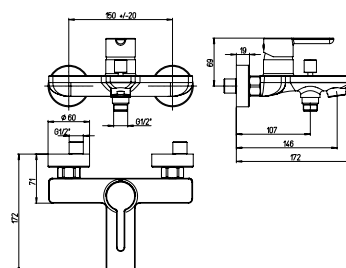

0SU00192JA00

chromo - chrome

Miscelatore monoforo bidet con bocca tubo orientabile senza scarico
Single-lever bidet mixer with swivel spout without pop-up waste

1751051JA01
Piletta universale clic clac tonda
Round universal click-clack waste

1150014

0SU00002JA01

chromo - chrome

Miscelatore vasca esterno con kit doccia fisso
Single lever bath-shower mixer with fixed shower kit

1150016

0SU00011JA01

chromo - chrome

Miscelatore vasca esterno senza kit doccia
Single lever bath-shower mixer without shower kit

1150016