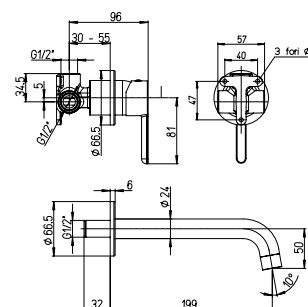

OSU00497JA00

cromo - chrome

Miscelatore lavabo a muro senza scarico

Single-lever wall mounted mixer without pop-up waste

1751051JA01
Piletta universale clic clac tonda
Round universal click-clack waste

OML00073JA0
Prolunga 2,5 cm
2,5 cm extension kit