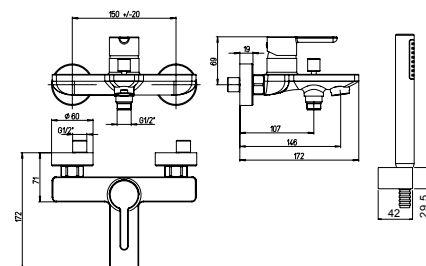

1150014

0SU00002JA01

chromo - chrome

Miscelatore vasca esterno con kit doccia fisso
Single lever bath-shower mixer with fixed shower kit

1150016

0SU00011JA01

chromo - chrome

Miscelatore vasca esterno senza kit doccia
Single lever bath-shower mixer without shower kit