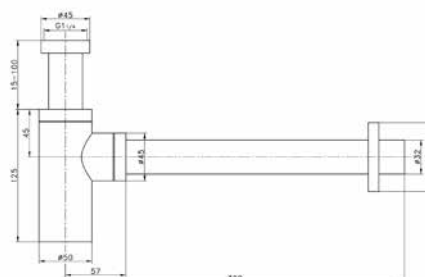

Anti-limestone, ultra-thin showerhead in stainless steel, size 250 Ø mm

1111075JA00

cromo - chrome

**Braccio doccia a parete Ø30, lunghezza 400 mm**  
 Ø30 wall mounted shower arm, length 400 mm

1111074JA00

1990195JA00

cromo - chrome

**Presacqua tonda da 1/2"**  
Round wall elbow - 1/2"

1771011JA00

cromo - chrome

**Sifone alto minimale 1 1/4" tondo**  
High round 1 1/4" bottle trap

1771012JA00

cromo - chrome