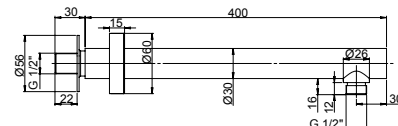

Anti-limestone, ultra-thin showerhead in stainless steel, size 250 Ø mm

1111075JA00

cromo - chrome

**Braccio doccia a parete Ø30, lunghezza 400 mm**  
 Ø30 wall mounted shower arm, length 400 mm

1111074JA00