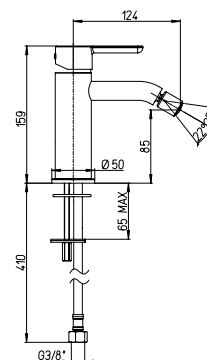

Miscelatore monoforo bidet senza scarico

Single-lever bidet mixer without waste

1751051JA01
Piletta universale clic clac tonda
Round universal click-clack waste