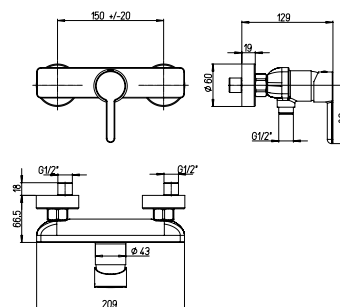

1150016

OSU00410JA01

cromo - chrome

Miscelatore doccia incasso ad 1 uscita
Built-in mixer, 1-way

OML00073JA0
Prolunga 2,5 cm
2,5 cm extension kit