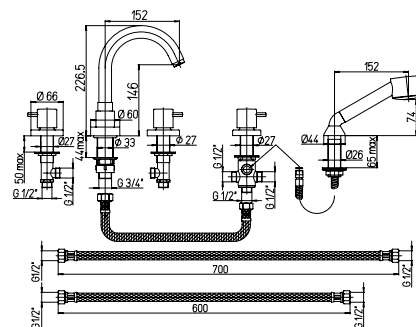

OSU00016JA00

cromo - chrome

Gruppo bordo vasca completo
Complete deck bath-shower mixer

1951138
vitone DX / headwork

1951139
vitone SX / headwork

OSU00028JA01

cromo - chrome

Miscelatore doccia esterno
Shower mixer