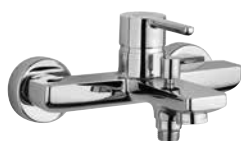

Single-lever bidet mixer without waste

**1751051JA01**  
**Piletta universale clic clac tonda**  
 Round universal click-clack waste

1150083

0SU00192JA00

chromo - chrome

**Miscelatore monoforo bidet con bocca tubo orientabile senza scarico**  
Single-lever bidet mixer with swivel spout without pop-up waste

**1751051JA01**  
**Piletta universale clic clac tonda**  
Round universal click-clack waste

1150014

0SU00002JA01

chromo - chrome

**Miscelatore vasca esterno con kit doccia fisso**  
Single lever bath-shower mixer with fixed shower kit

1150016

0SU00011JA01

chromo - chrome

**Miscelatore vasca esterno senza kit doccia**  
Single lever bath-shower mixer without shower kit

1150016

OSU00016JA00

cromo - chrome

**Gruppo bordo vasca completo**  
Complete deck bath-shower mixer