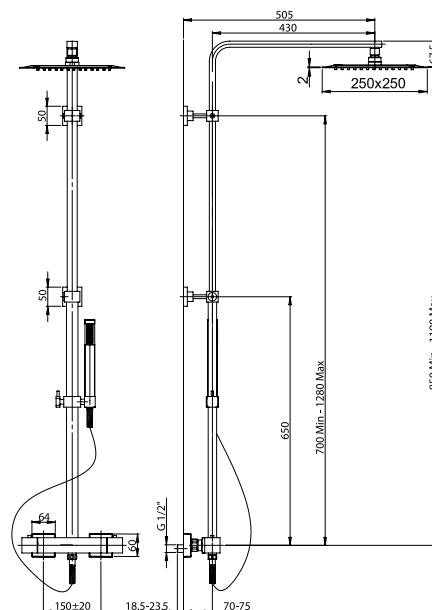

Adjustable shower column with thermostatic mixer, 38° safety button, integrated diverter, brass tube, brass adjustable shower holder

1150089

1150088   
cartuccia deviatrice - diverter cartridge

**soffioni doccia acciaio inox ultrapiatti**  
ultra-thin stainless steel shower heads

**soffione regolabile**  
adjustable shower head

**altezza regolabile**  
adjustable height

**PVC grigio cm 150 doppia calotta girevole**  
PVC flexible hose with swivel nut, length 150 cm

0IQ00846JA00

cromo - chrome

**Colonna doccia senza miscelatore, soffione in acciaio inox 250x250 mm, deviatore meccanico, doccia monogetto minimalista e flessibile PVC grigio 60 e 150 cm**

Square shower column in brass, adjustable shower holder in brass, chrome flexible 60 and 150 cm, wall-mounted diverter in brass, handshower and shower head 250x250 mm

Anti-limestone, ultra-thin showerhead in stainless steel, size 250 Ø mm

1111075JA00

cromo - chrome

**Braccio doccia a parete Ø30, lunghezza 400 mm**  
 Ø30 wall mounted shower arm, length 400 mm

1111074JA00