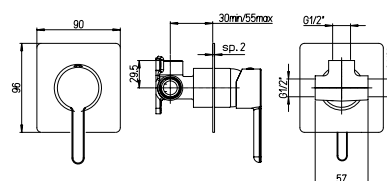

OSU00016JA00

cromo - chrome

Gruppo bordo vasca completo
Complete deck bath-shower mixer

1951138
vitone DX / headwork

1951139
vitone SX / headwork

OSU00028JA01

cromo - chrome

Miscelatore doccia esterno
Shower mixer

1150016

OSU00410JA01

cromo - chrome

Miscelatore doccia incasso ad 1 uscita
Built-in mixer, 1-way

OML00073JA0
Prolunga 2,5 cm
2,5 cm extension kit

1150014