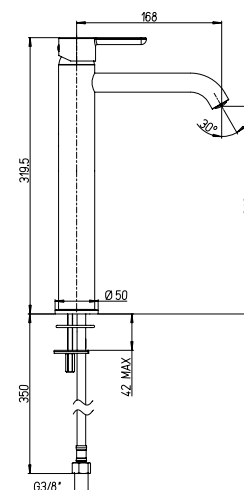

0SU00086JA01

chromo - chrome

Miscelatore monoforo lavabo senza scarico

Single-lever basin mixer without pop-up waste

1751051JA01
Piletta universale clic clac tonda
Round universal click-clack waste

1150083

0SU00493JA01

chromo - chrome

Miscelatore monoforo lavabo

tipo alto senza scarico

Single-lever basin mixer high model without pop-up waste

1751051JA01
Piletta universale clic clac tonda
Round universal click-clack waste

1150083

0SU00186JA00

chromo - chrome

Miscelatore monoforo lavabo con

bocca tubo orientabile senza scarico

Single-lever basin mixer with swivel spout without pop-up waste

1751051JA01
Piletta universale clic clac tonda
Round universal click-clack waste

1150014