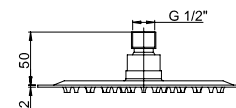

Anti-limestone, ultra-thin showerhead in stainless steel, size 250 Ø mm

1111075JA00

cromo - chrome

**Braccio doccia a parete Ø30, lunghezza 400 mm**  
 Ø30 wall mounted shower arm, length 400 mm

1111074JA00