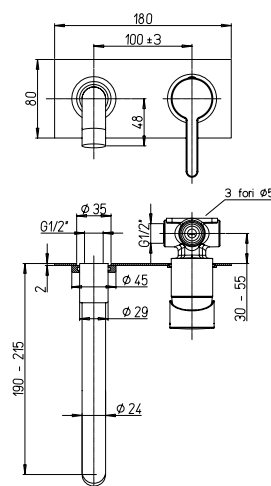

Miscelatore lavabo a muro con piastra senza scarico

Single-lever wall mounted mixer with plate without pop-up waste

1751051JA01
Piletta universale clic clac tonda
Round universal click-clack waste

OML00073JA0
Prolunga 2,5 cm
2,5 cm extension kit