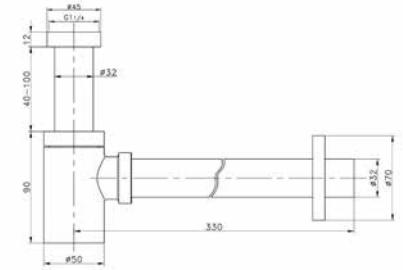

1771012JA00

cromo - chrome

Sifone basso minimale 1 1/4" tondo

Low round 1 1/4" bottle trap

1991233JA00

cromo - chrome